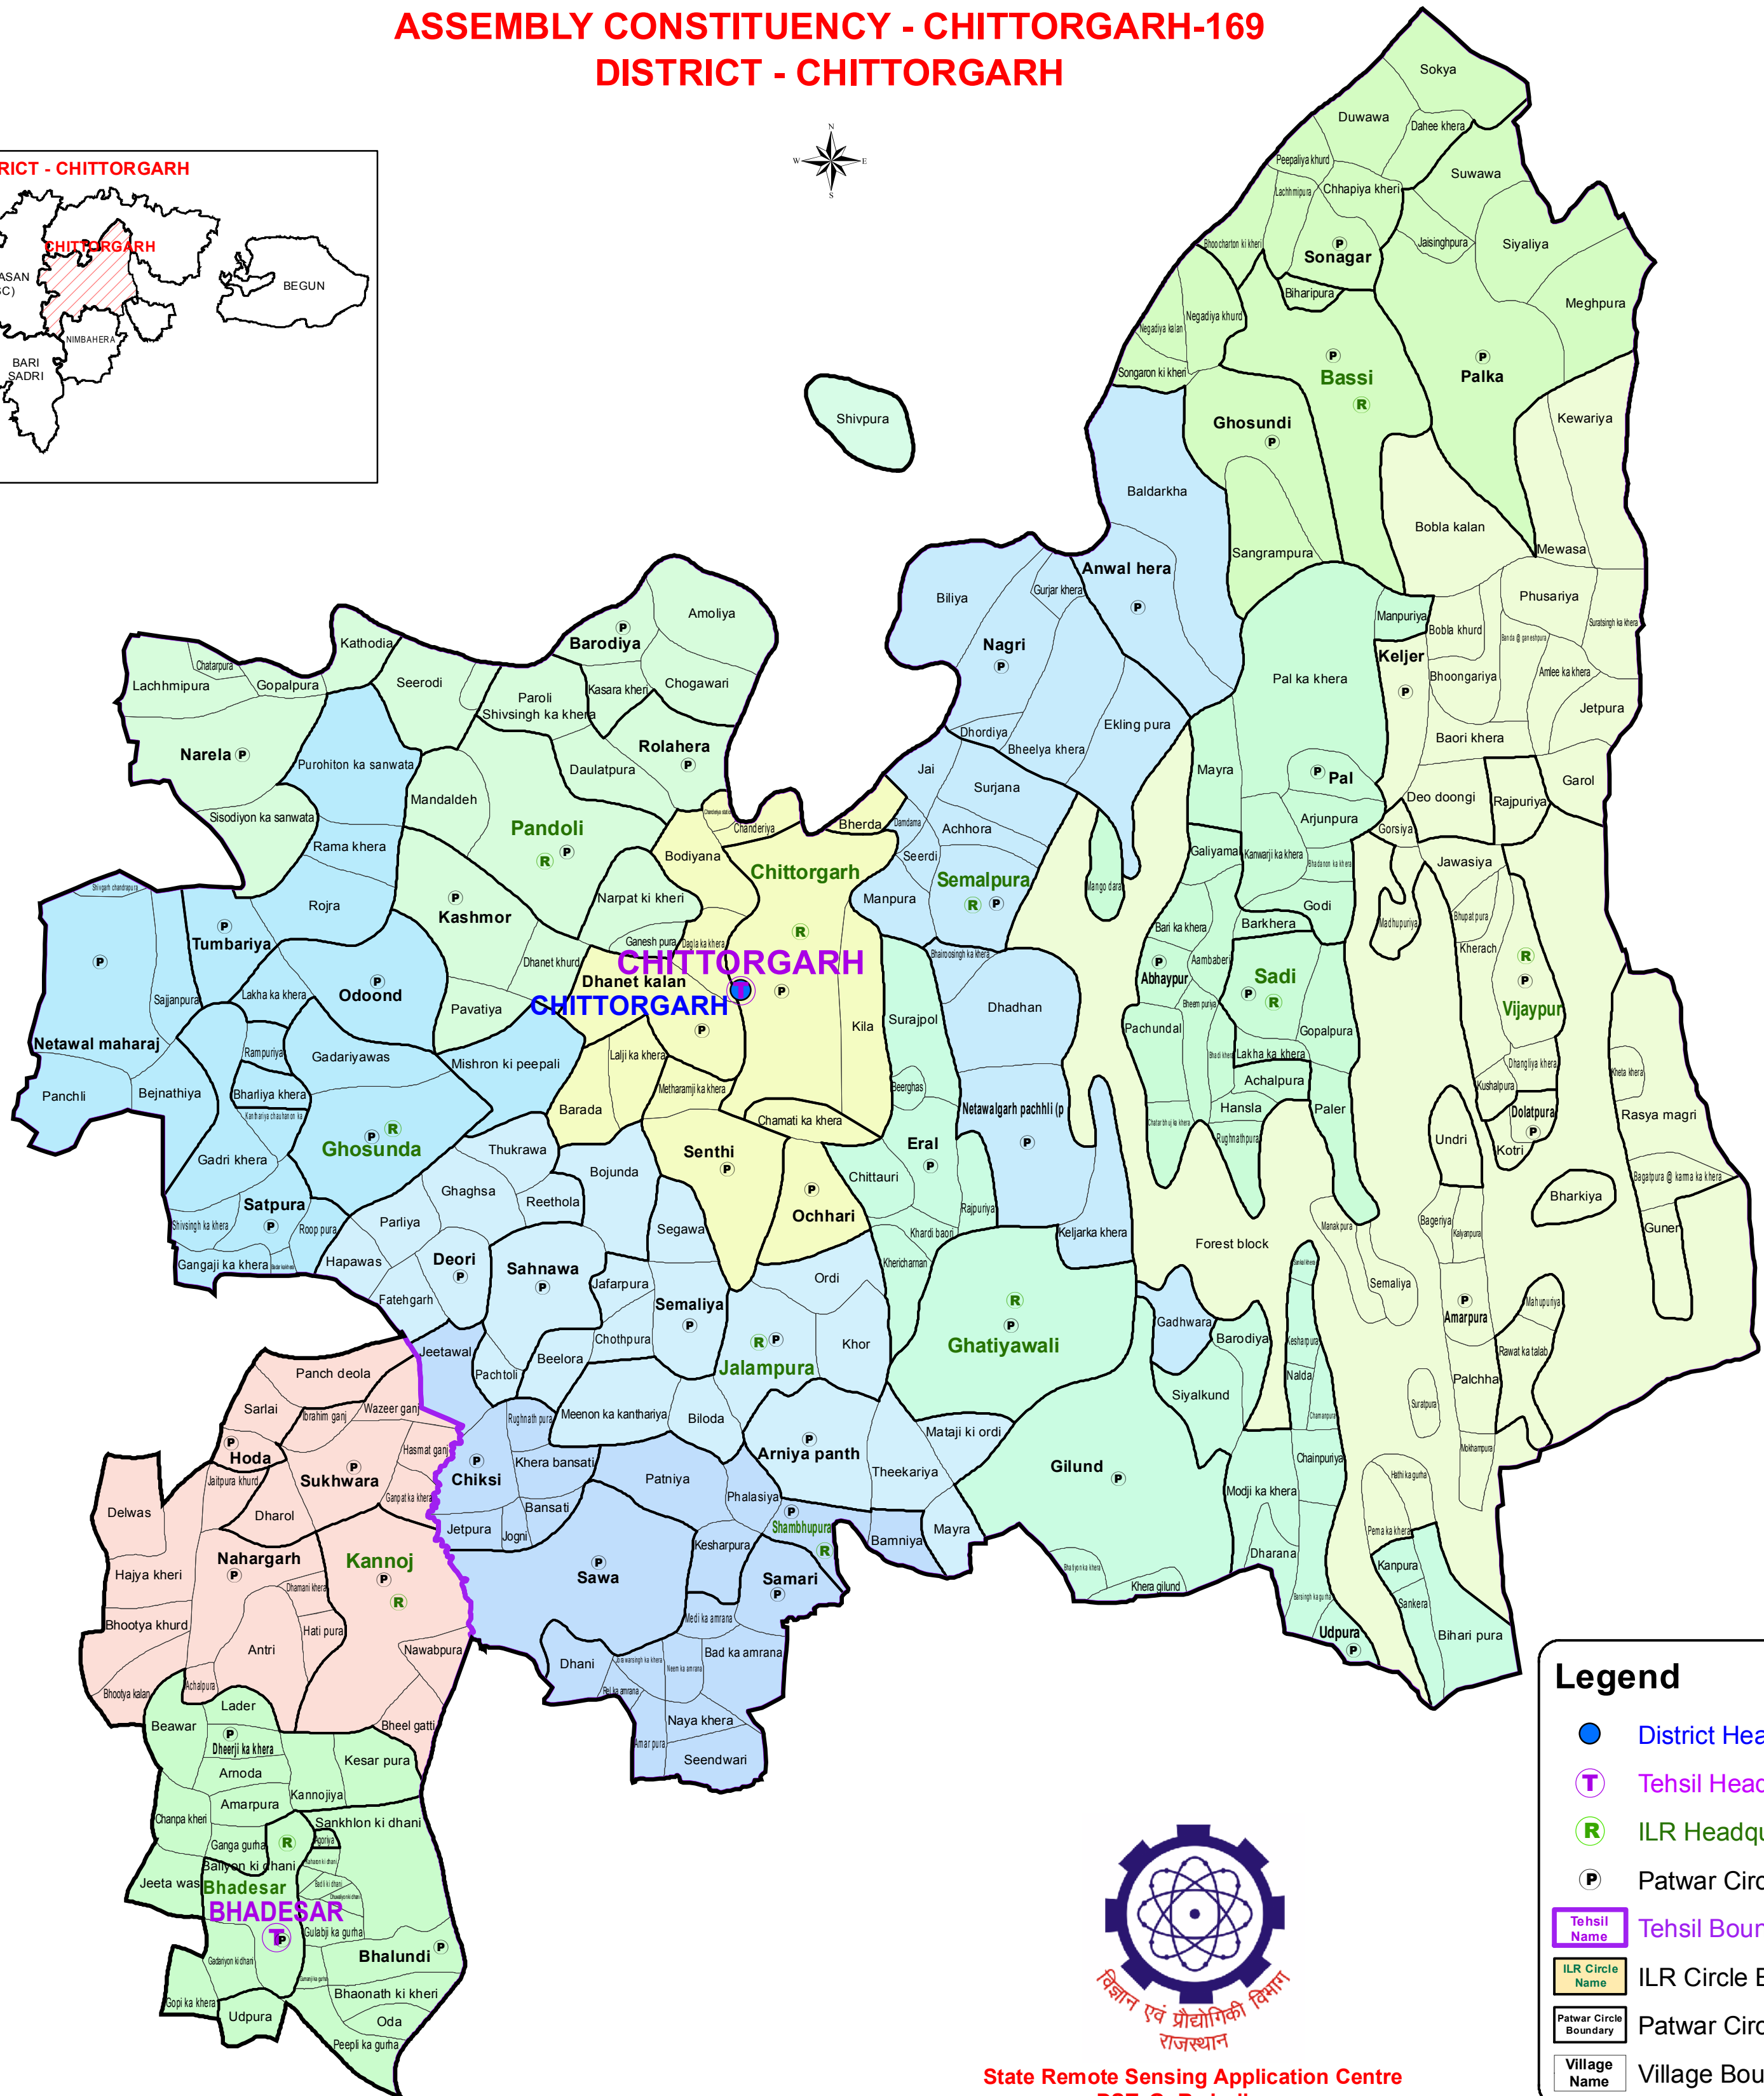

ASSEMBLY CONSTITUENCY - CHITTORGARH-169

DISTRICT - CHITTORGARH

State Remote Sensing Application Centre
DST, GoR, Jodhpur

Legend

- District Headquarter
- Ⓣ Tehsil Headquarter
- Ⓡ ILR Headquarter
- P Patwar Circle Headquarter
- Tehsil Boundary
- ILR Circle Boundary
- Patwar Circle Boundary
- Village Boundary