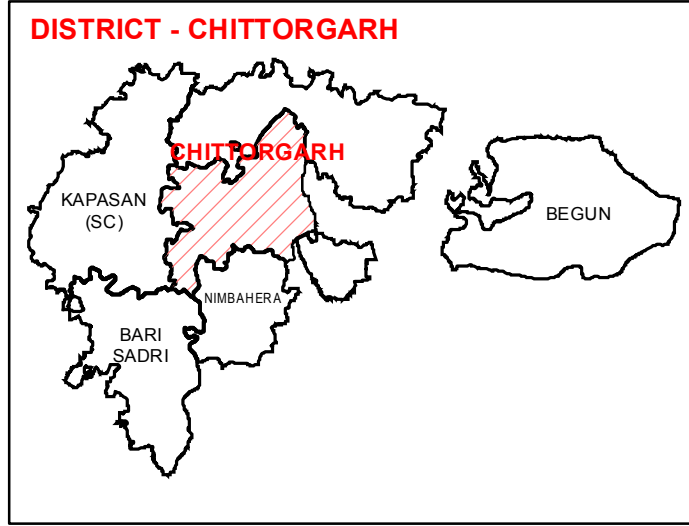

ASSEMBLY CONSTITUENCY - CHITTORGARH-169

DISTRICT - CHITTORGARH

State Remote Sensing Application Centre
DST, GoR, Jodhpur

Legend

- District Headquarter
- Ⓣ Tehsil Headquarter
- Ⓡ ILR Headquarter
- P Patwar Circle Headquarter
- Tehsil Boundary
- ILR Circle Boundary
- Patwar Circle Boundary
- Village Boundary